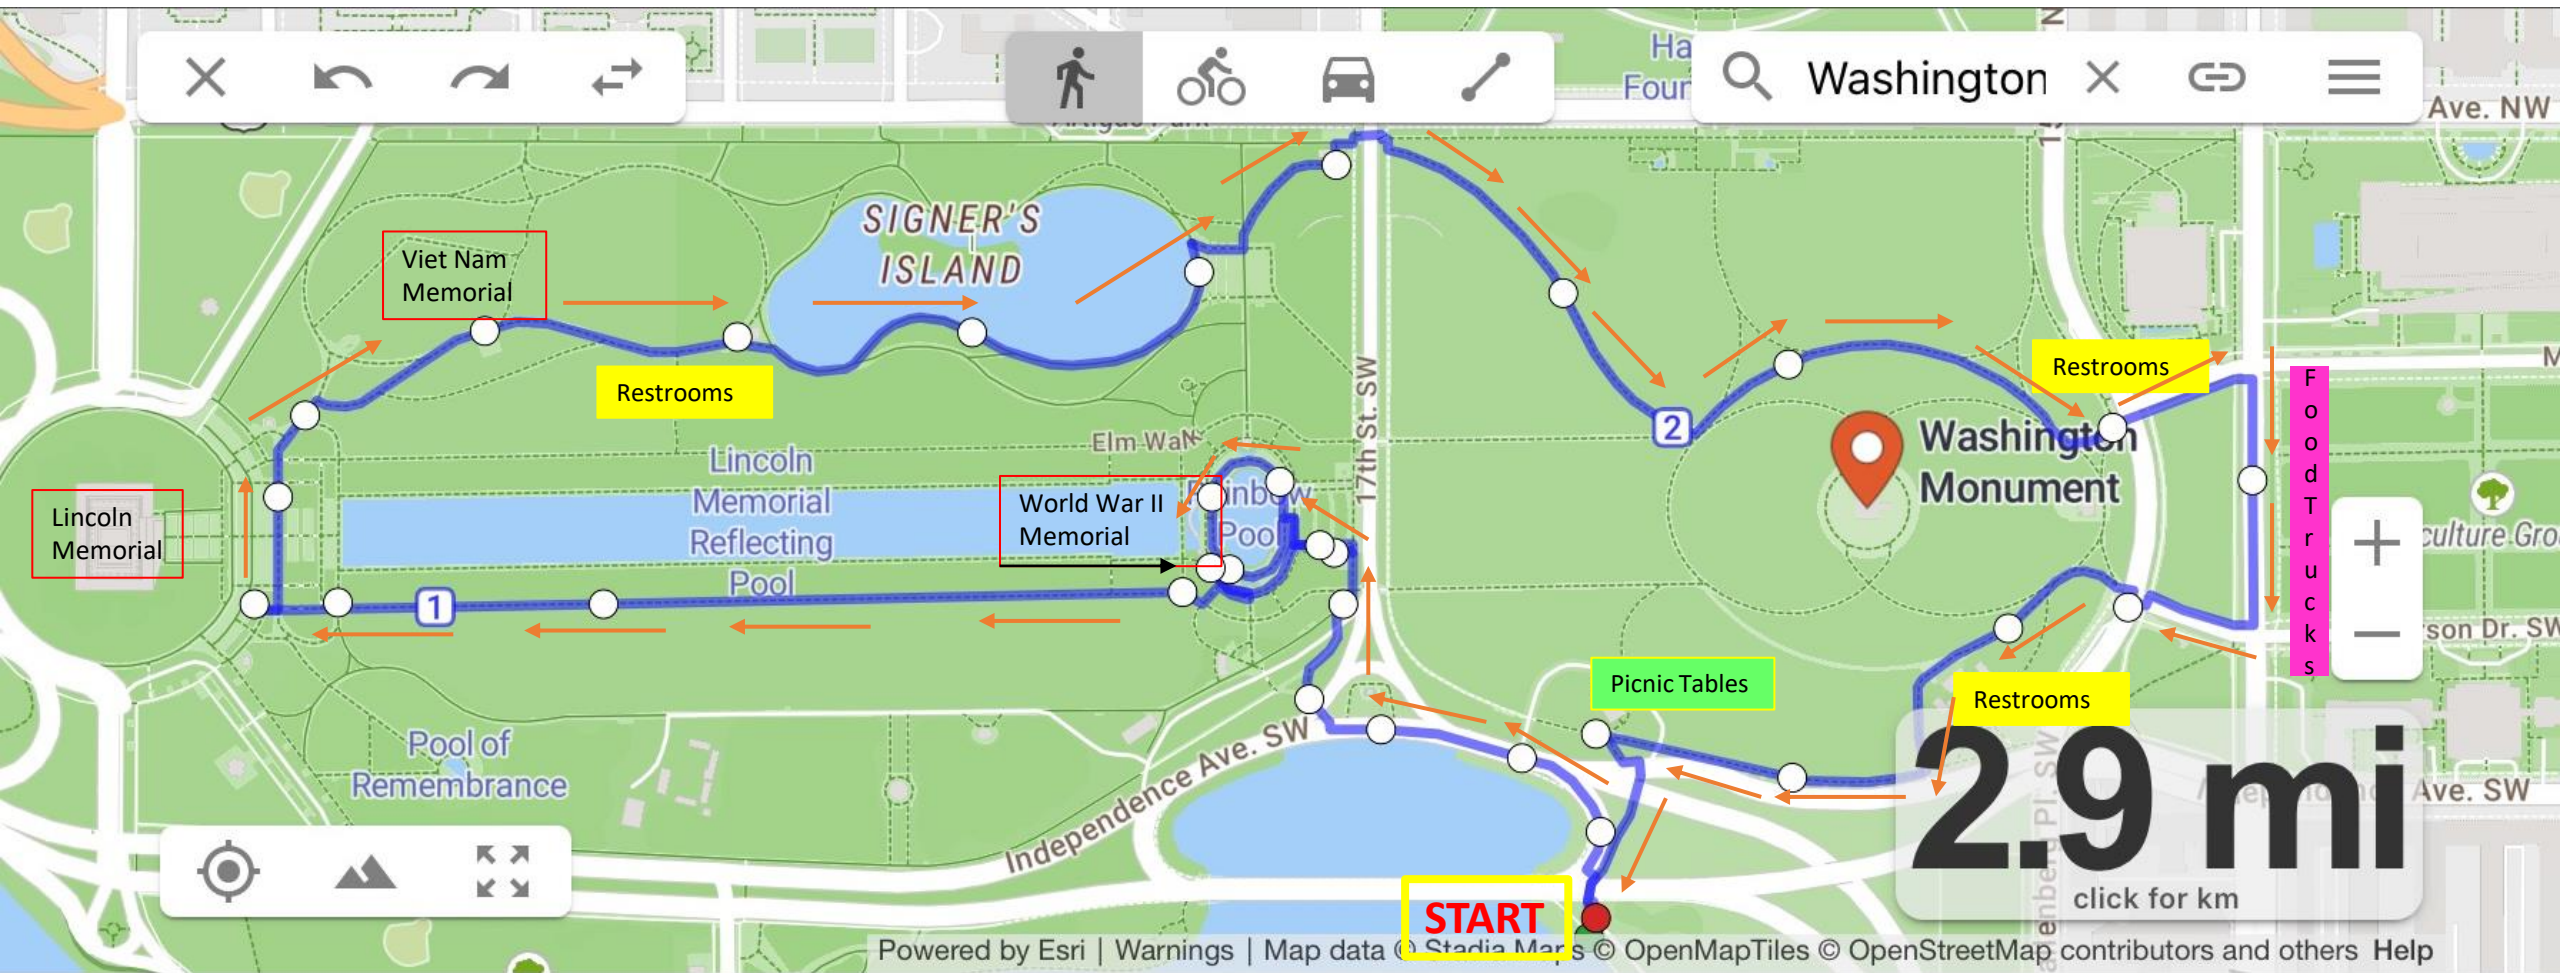

MAP 1
ZOOMED OUT PARKING

Parking Lot

4.4 ★★★★★ 12 reviews

Parking lot

Directions

Save

Nearby

Send to your phone

Share

9810 Independence Ave SW, Washington, DC 20024

VXP6+MX Washington, District of Columbia

Claim this business

Suggest an edit

MAP 2
ZOOMED IN PARKING

MAP 3

WALK ROUTE (w/ Restrooms, Food Trucks, Picnic Area)