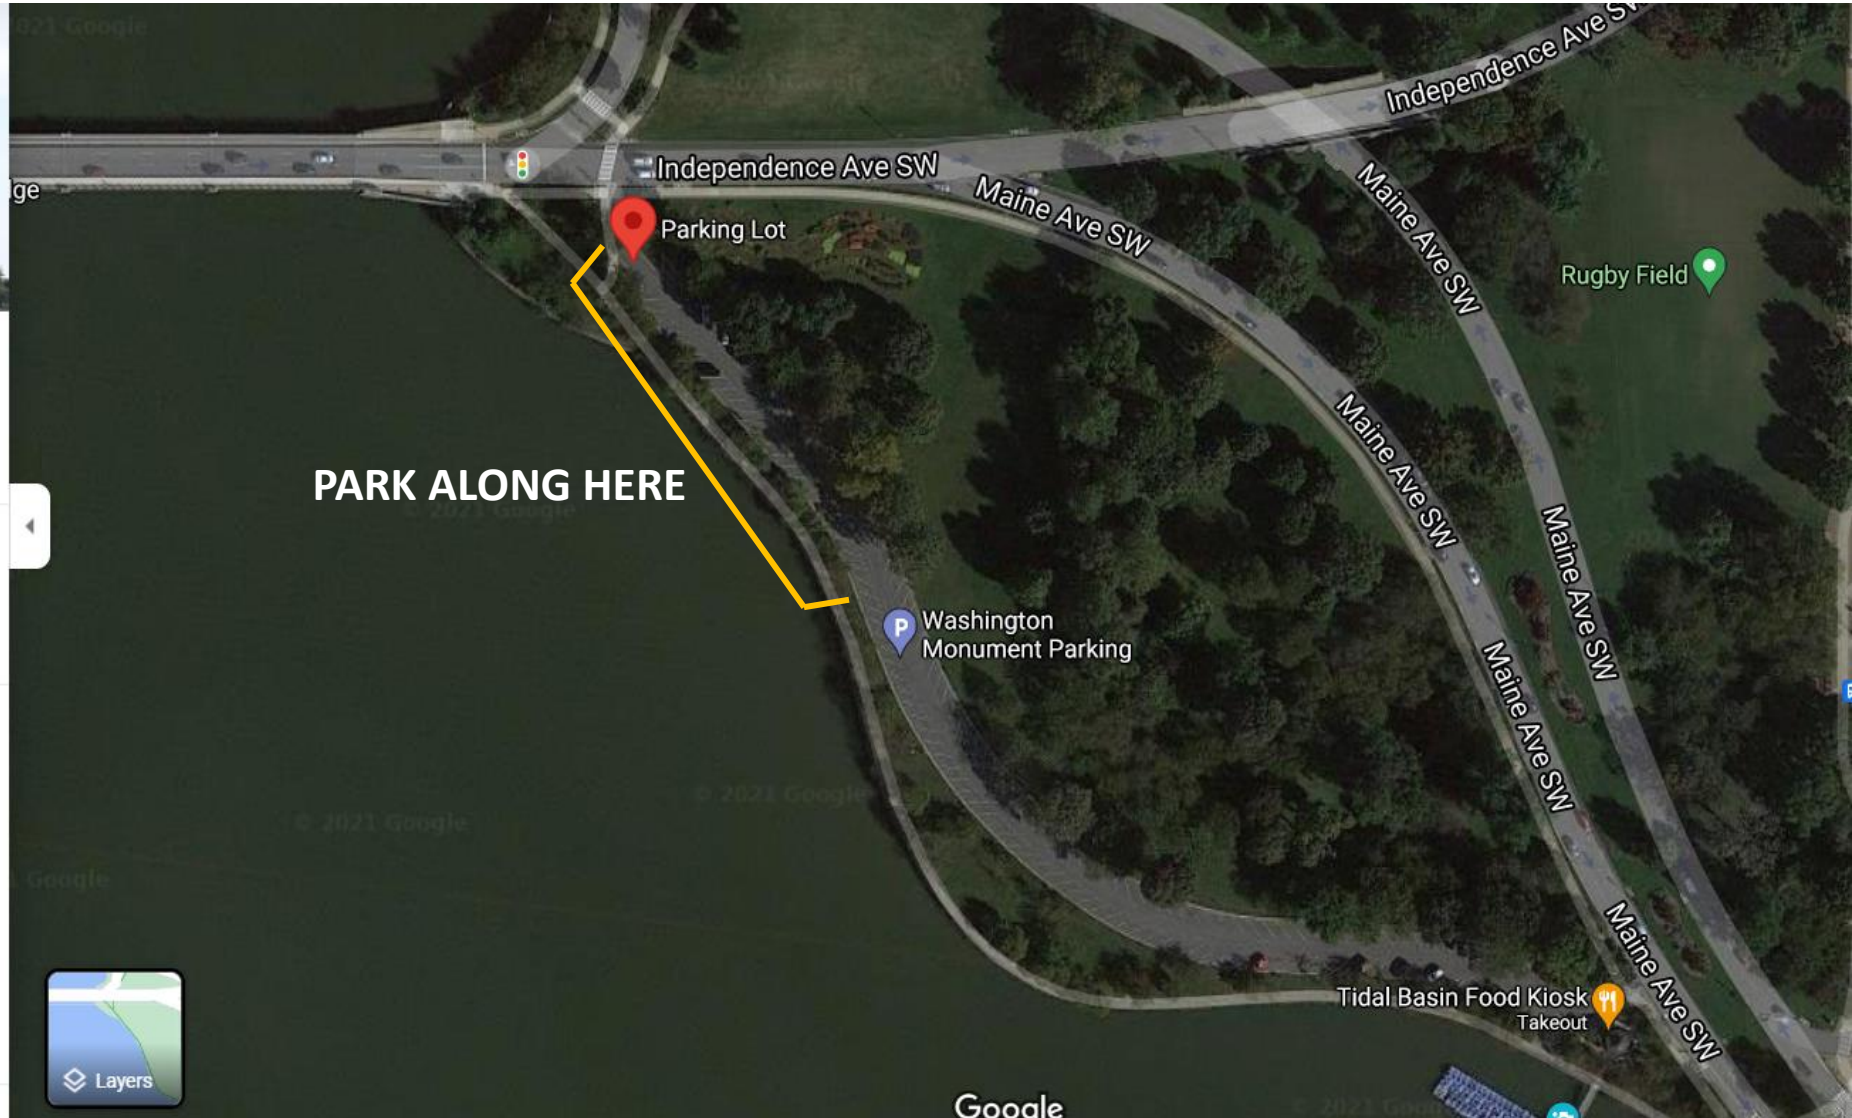

MAP 1
ZOOMED OUT PARKING

Parking Lot

4.4 ★★★★★ 12 reviews

Parking lot

Directions

Save

Nearby

Send to your phone

Share

9810 Independence Ave SW, Washington, DC 20024

VXP6+MX Washington, District of Columbia

Claim this business

Suggest an edit

MAP 2
ZOOMED IN PARKING

MAP 3

WALK ROUTE (w/ Restrooms, Food Trucks, Picnic Area)